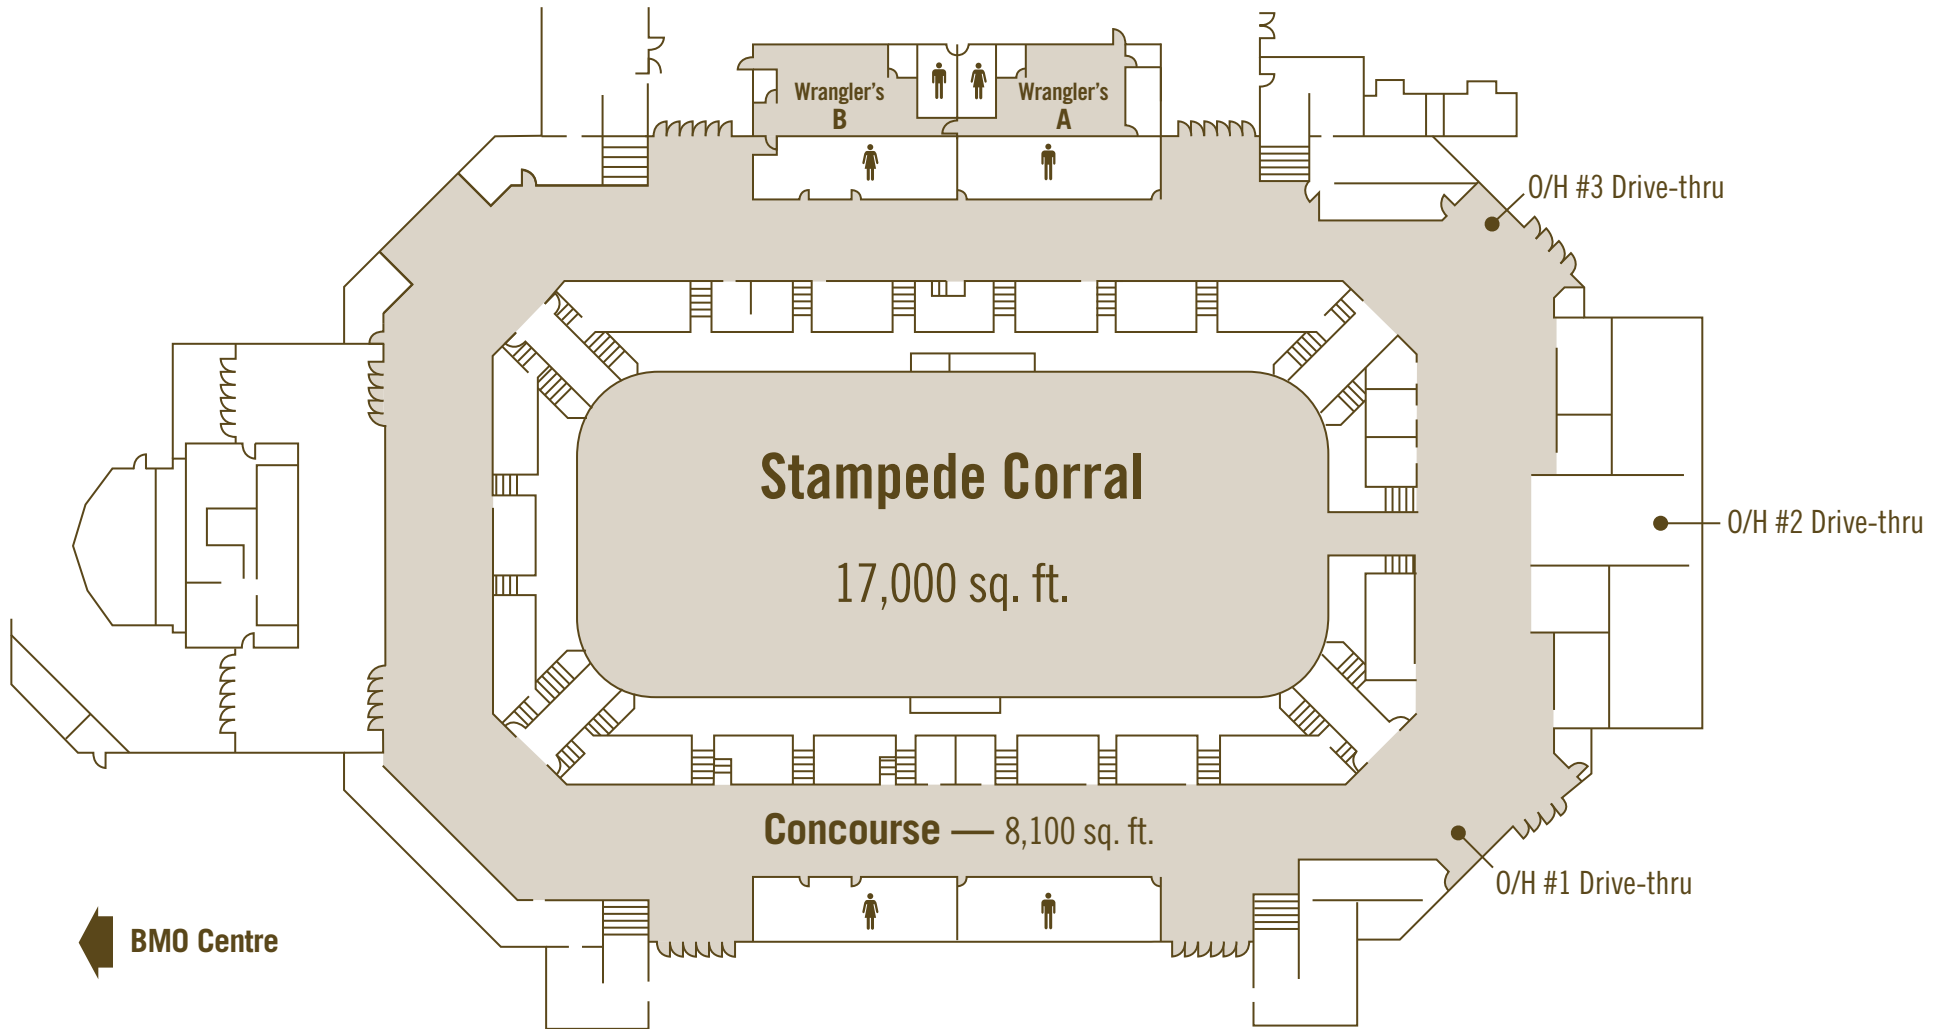

Boyce Theatre

 **BMO Centre**

Stampede Corral

CS
Calgary Stampede

403.261.0531 | sales@calgarystampede.com